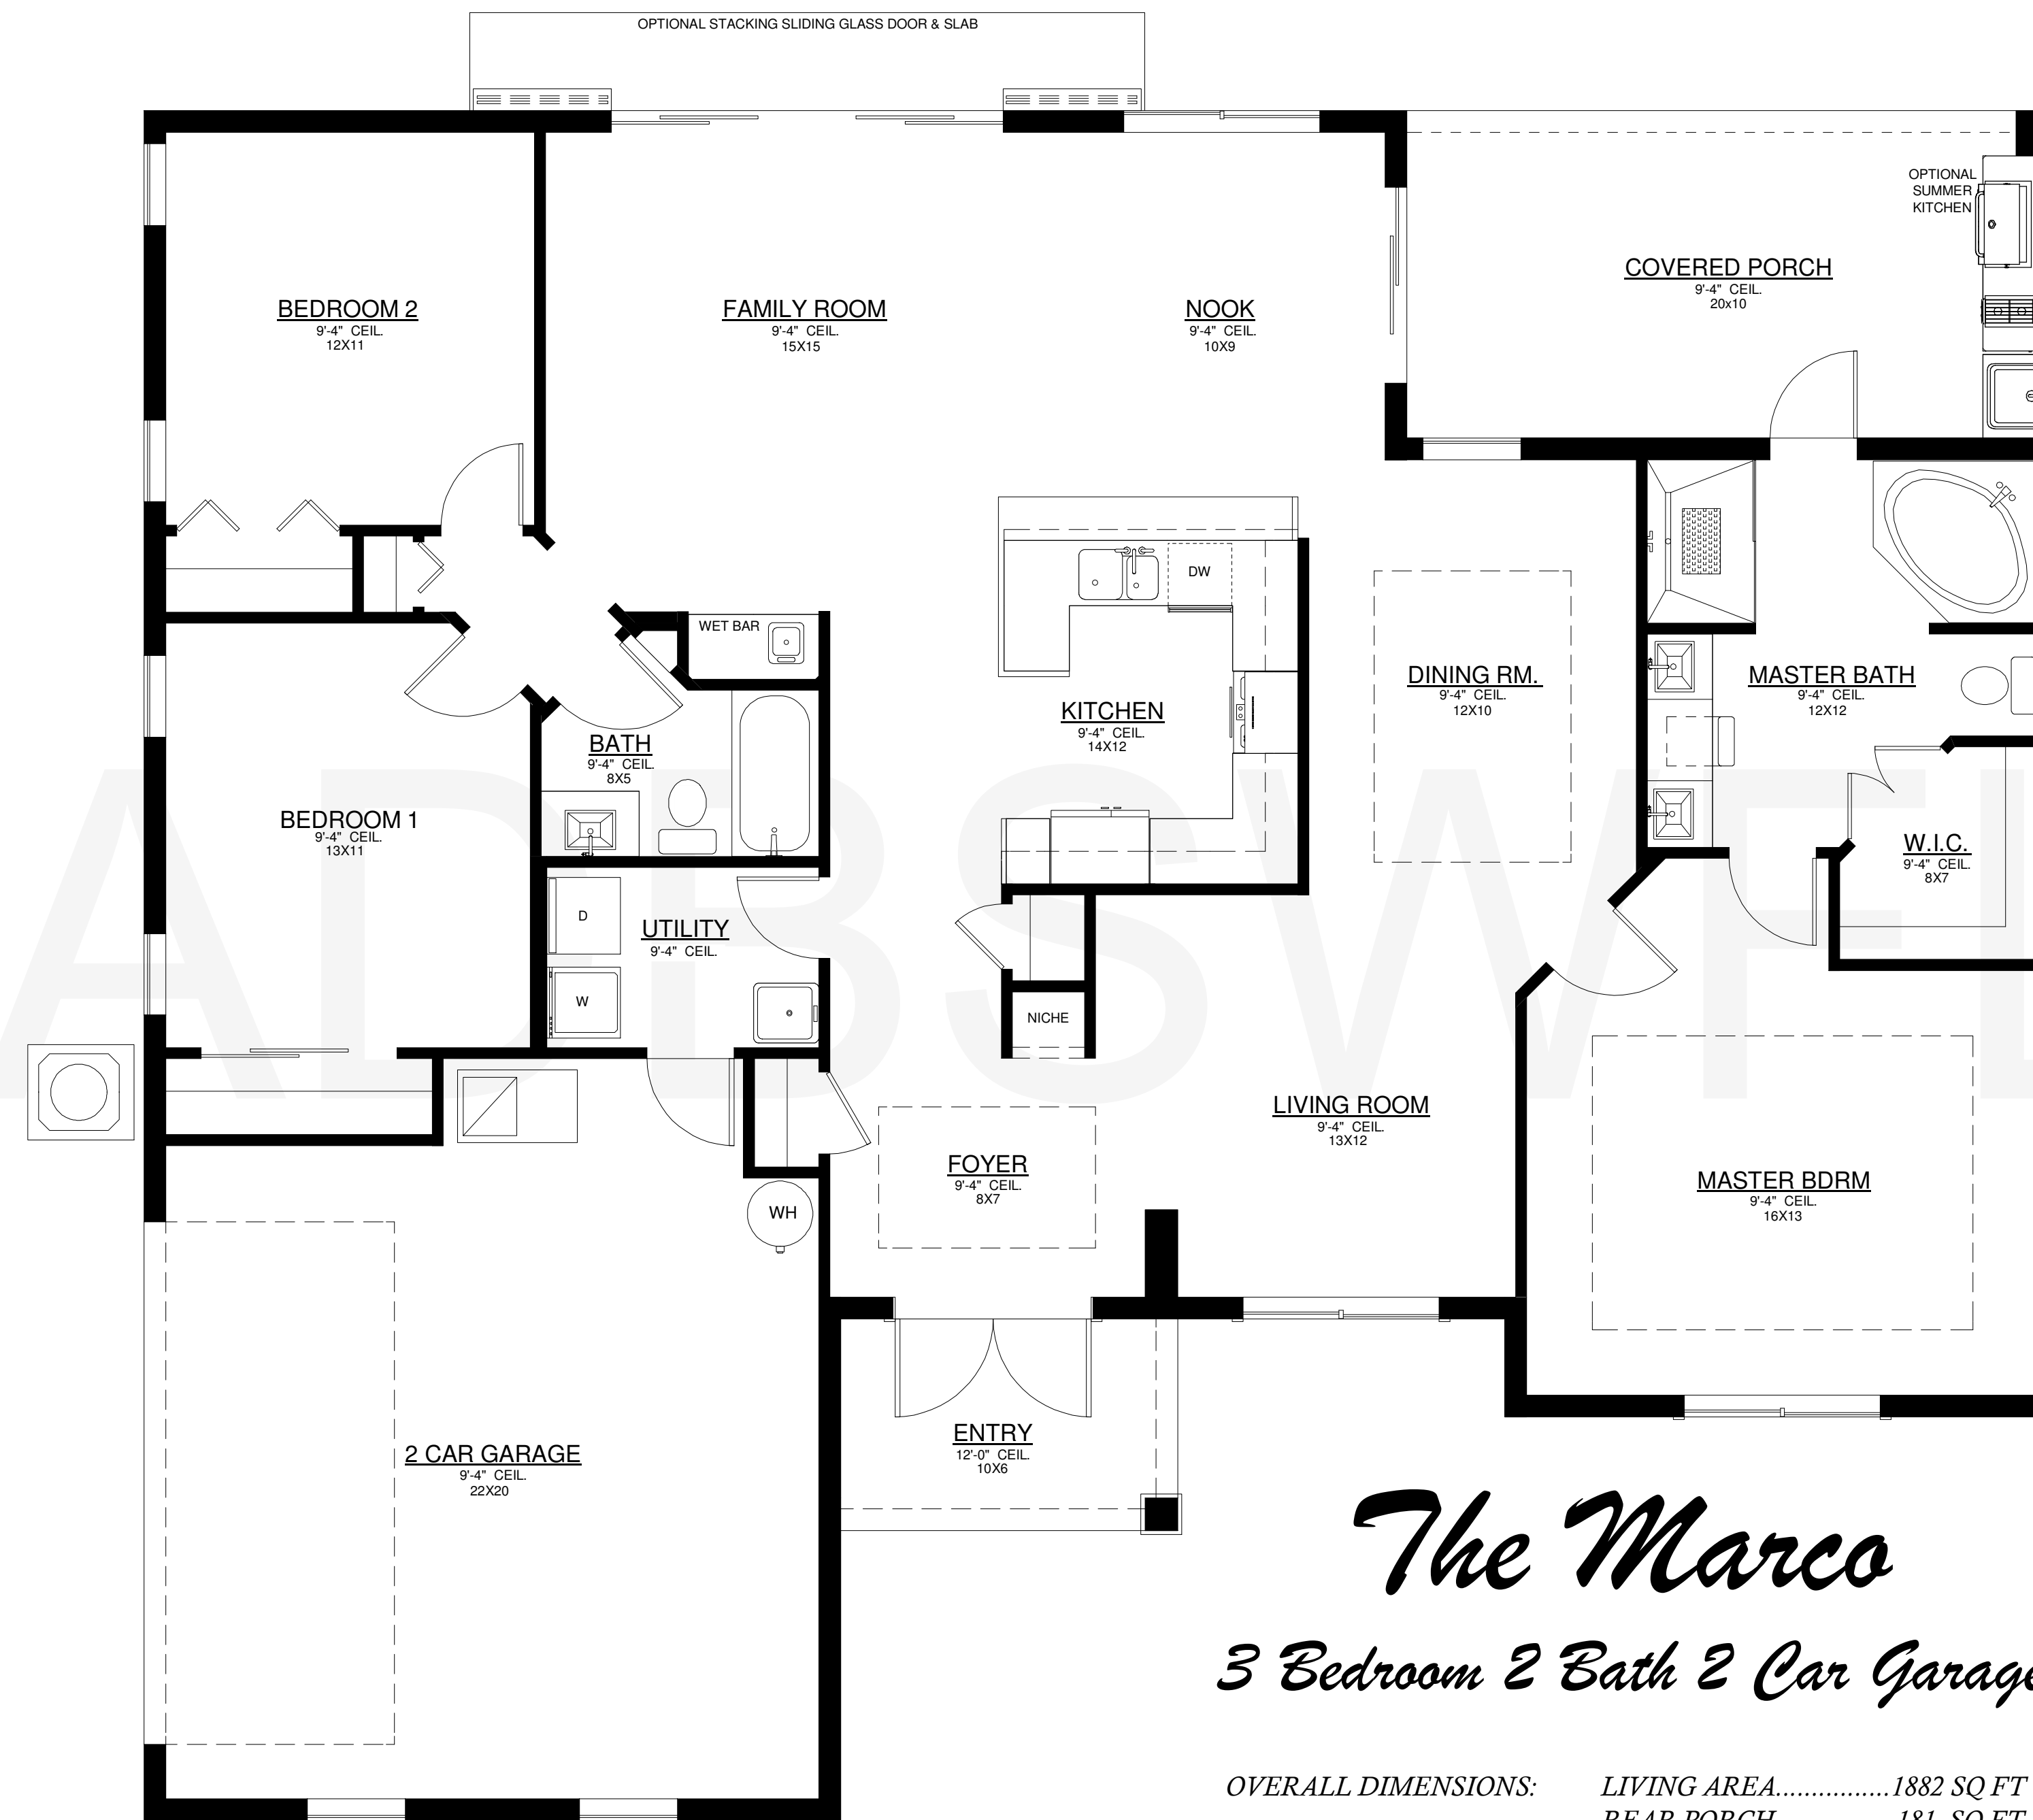

AMERICAN DREAM BUILDERS OF SOUTHWEST FLORIDA, INC.

Your Residential/Commercial Roofing &
Design/Build Team

CGC021667

The Marco

3 Bedroom 2 Bath 2 Car Garage

OVERALL DIMENSIONS:	LIVING AREA.....1882 SQ FT
WIDTH.....58'-8"	REAR PORCH.....181 SQ FT
DEPTH.....52'-4"	ENTRY.....50 SQ FT
	GARAGE.....422 SQ FT
	TOTAL.....2535 SQ FT